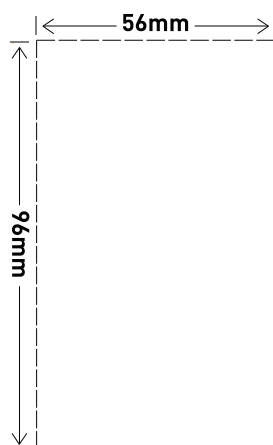

Datasheet

Excel Life™

Dedicated Plate - Vertical Double Powerpoint with Extra Function Hole, 10A

CAT. NO. EDV777XWE, EDV777XUG, EDV777XBL, EDV777XMW, EDV777XMB

Cat. No.	EDV777XWE	EDV777XMW	EDV777XUG	EDV777XBL	EDV777XMB
Colour	White (WE)	Matt White (MW)	Urban Grey (UG)	Black (BL)	Matt Black (MB)
Description	Excel Life™ Dedicated Plate Vertical Double Powerpoint with Extra Function Hole, 10 A				
Supply voltage	230 - 240 V a.c. 50 Hz				
Current rating	10 A				
Dimensions (W x H x D)	77 x 121 x 10 mm				
Mounting centres	84 mm				
Compliance	AS/NZS 3112				

Excel Life™

Dedicated Plate - Vertical Double Powerpoint with Extra Function Hole, 10A

CAT. NO. EDV777XWE, EDV777XUG, EDV777XBL, EDV777XMW, EDV777XMB

- Versatile - insert any 770 module into the extra hole to create a customised product quickly onsite.
- Inline terminals for easier installation.
- Internal safety shutters for extra safety.
- More fixing options - 4 corners.
- Retained terminal screws.

Single product	
Cat. No.	Barcode
EDV777XWE	9321001420859
EDV777XUG	9321001423416
EDV777XBL	9321001452126
EDV777XMW	9321001503903
EDV777XMB	9321001503910

Inner box (QTY 10)		
Cat. No.	Barcode	Dimensions
EDV777XWE	9321001420965	160 x 160 x 120mm
EDV777XUG	9321001423911	
EDV777XBL	9321001452843	
EDV777XMW	9321001504207	
EDV777XMB	9321001504214	

Outer box (QTY 120)		
Cat. No.	Barcode	Dimensions
EDV777XWE	9321001421078	499 x 333 x 266mm
EDV777XUG	9321001424413	
EDV777XBL	9321001453543	
EDV777XMW	9321001504504	
EDV777XMB	9321001504511	

Glass and tile cut-out dimensions: